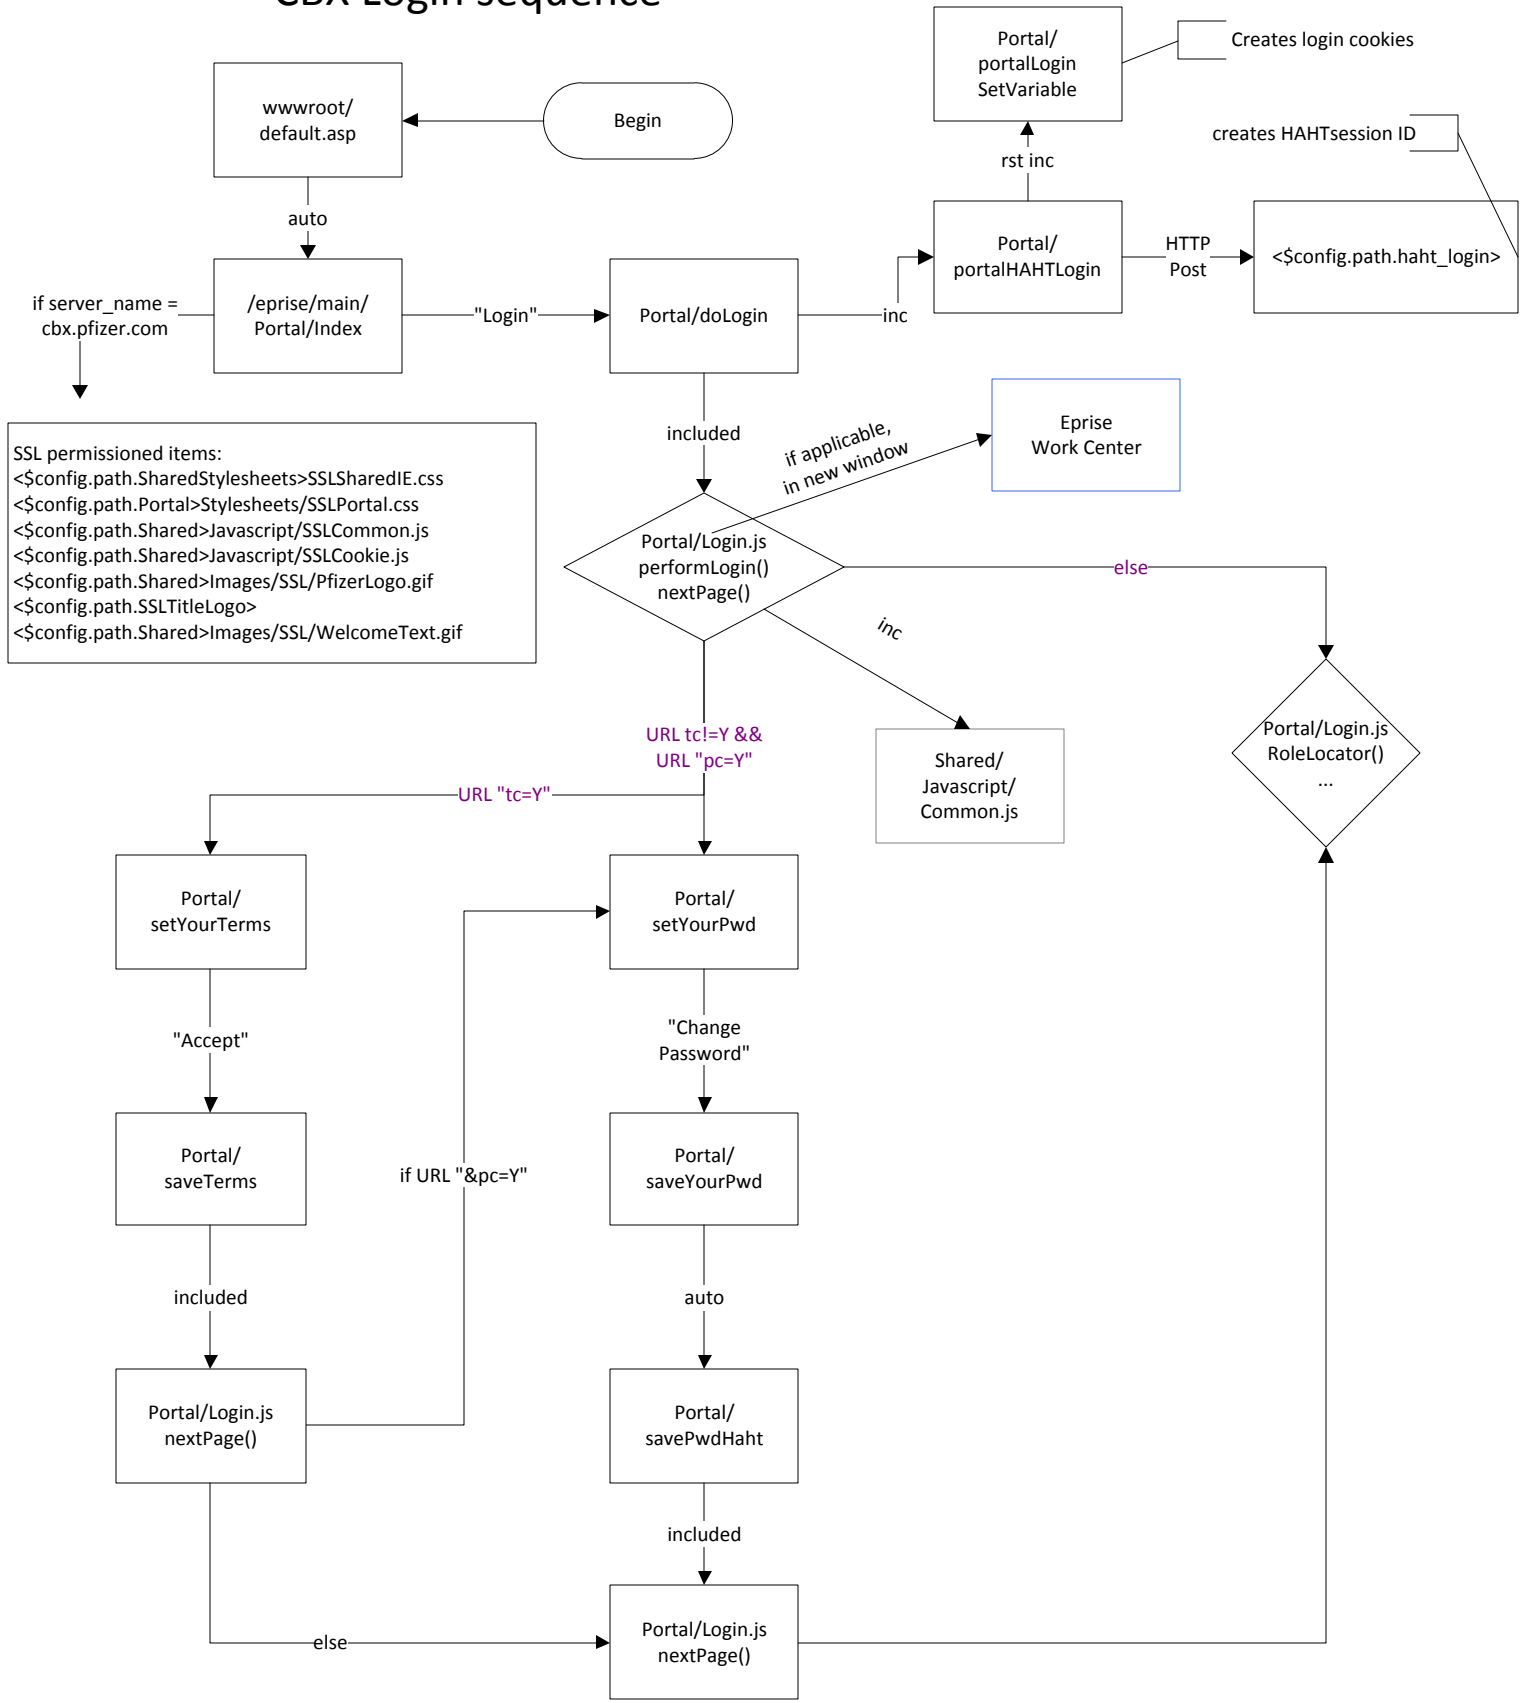

CBX Login sequence

Login.js RoleLocator();

When a timeout occurs on any content page in Eprise