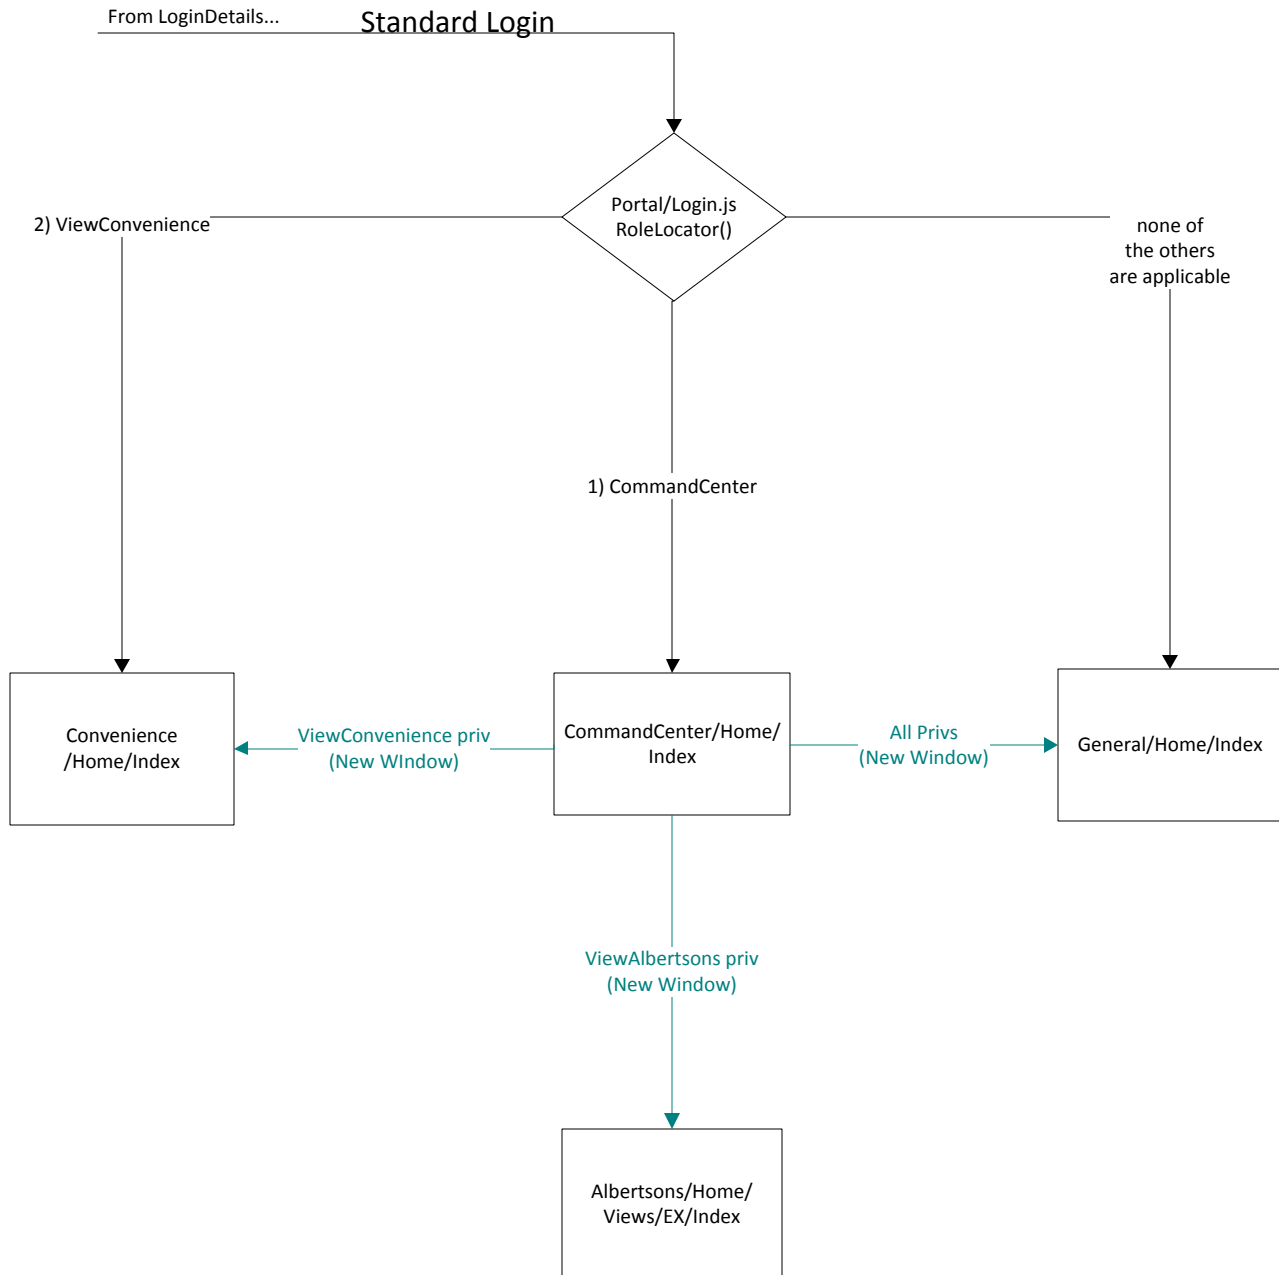

CBX Login sequence

Login.js RoleLocator();

When a timeout occurs on any content page in Eprise